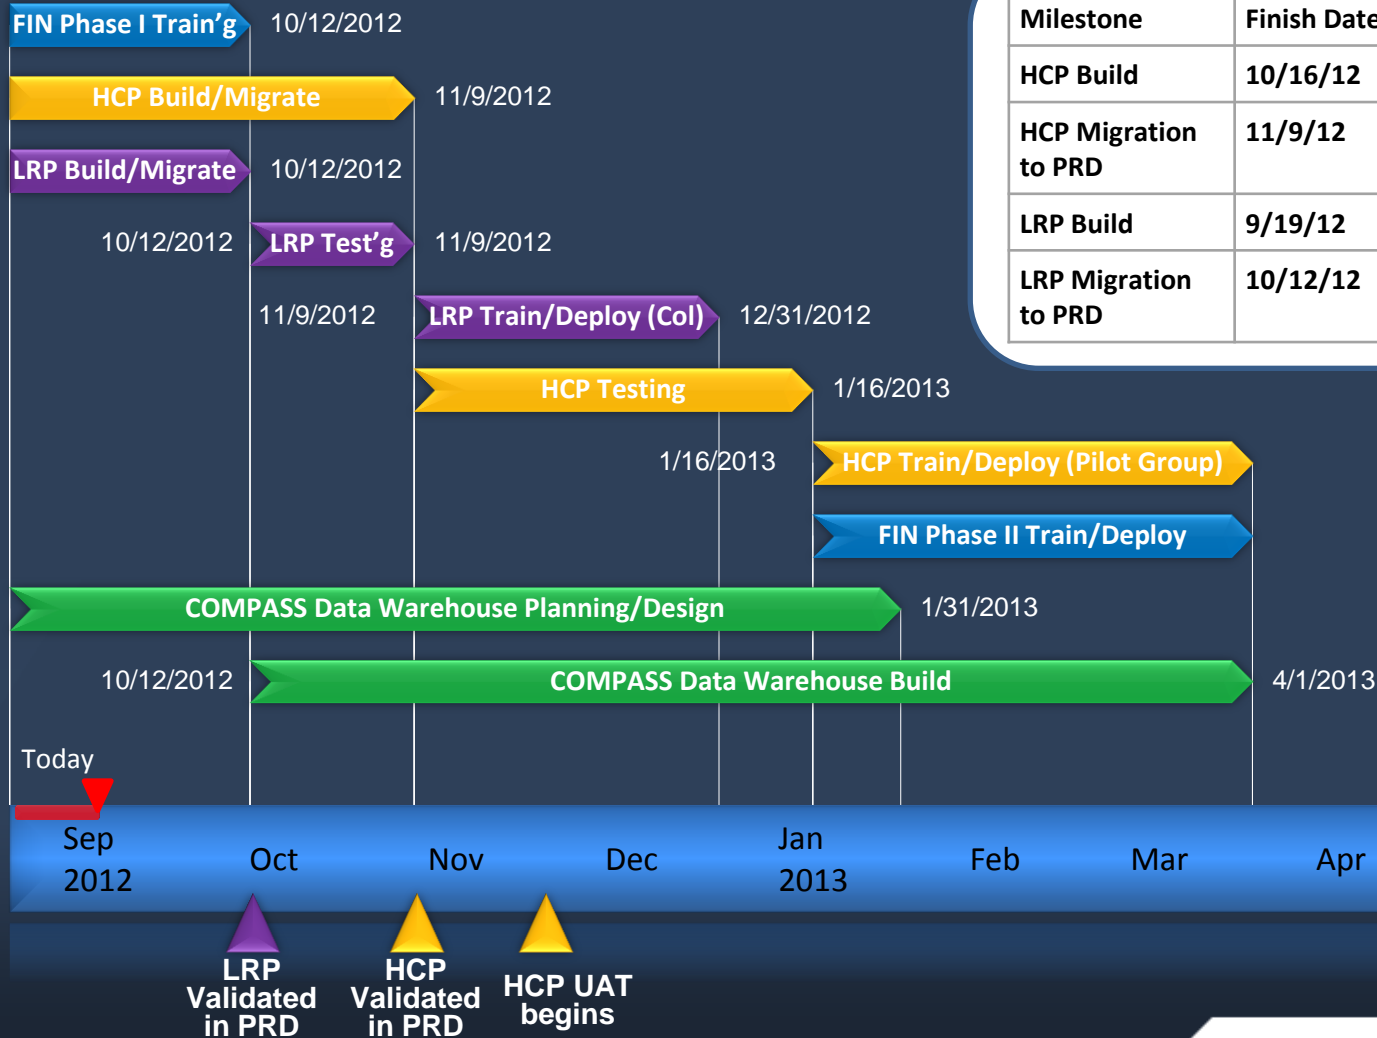

# COMPASS Summary Timeline

Milestone	Finish Date	Prev %	Curr %
HCP Build	10/16/12	12%	48%
HCP Migration to PRD	11/9/12		
LRP Build	9/19/12	16%	72%
LRP Migration to PRD	10/12/12		