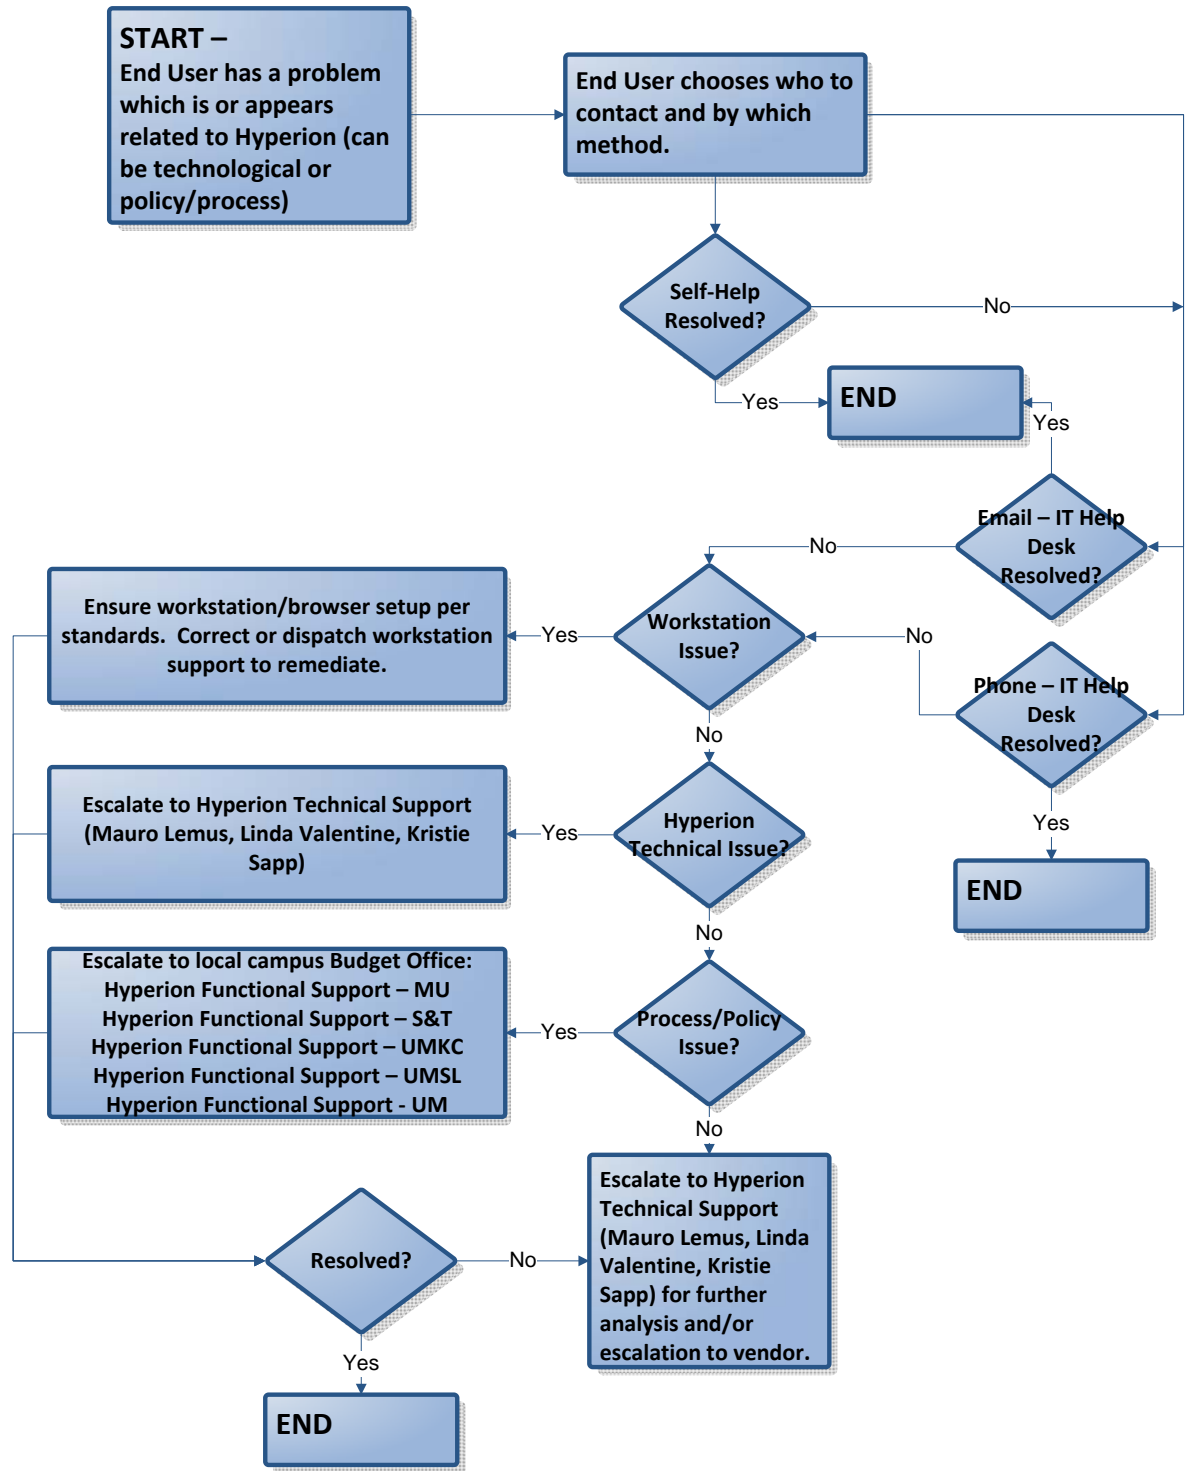

Hyperion Support Flowchart

Updated July 11, 2012

Team	Remedy Group Name	Phone Number	Email
DoIT Help Desk	IT Help Desk	(573) 882-5000	helpdesk@missouri.edu
MS&T Help Desk	Help Desk (Rolla)	(573) 341-4357	http://help.mst.edu/
UMKC Help Desk	UMKC Help Desk (Hyperion Only)	(816) 235-2000	callcenter@umkc.edu
UMSL Help Desk	UMSL Help Desk (Hyperion Only)	(314) 516-6034	helpdesk@umsl.edu
Hyperion Technical Team	Hyperion Technical Support		
MU Functional Support	Hyperion Functional Support - MU		
MS&T Functional Support	Hyperion Functional Support - S&T		
UMKC Functional Support	Hyperion Functional Support - UMKC		
UMSL Functional Support	Hyperion Functional Support - UMSL		
UM Functional Support	Hyperion Functional Support - UM		