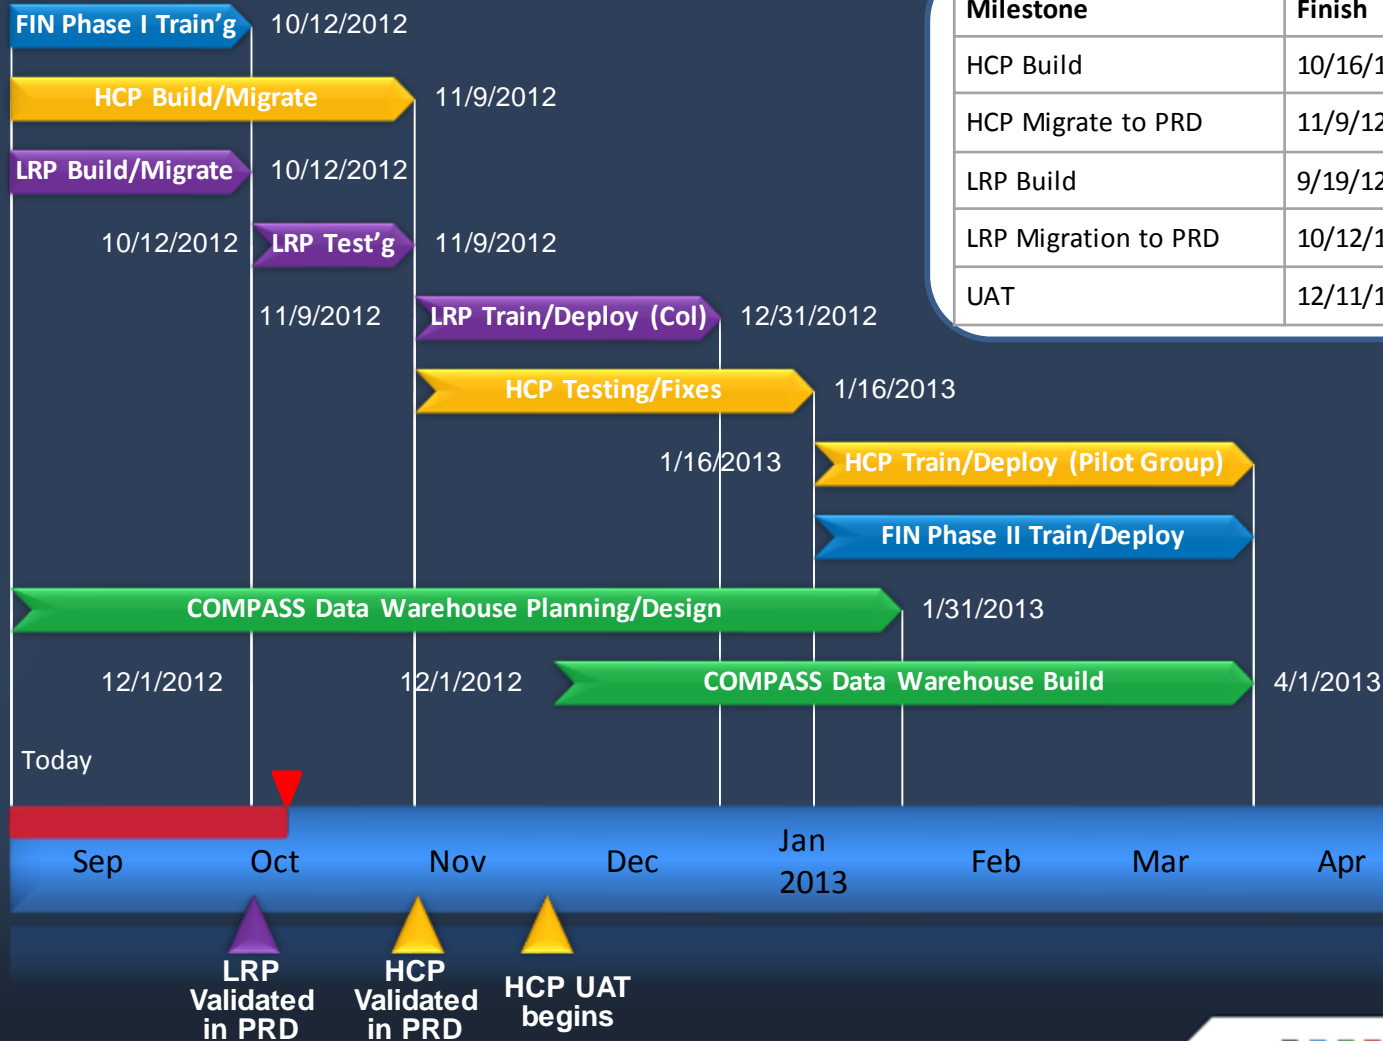

# COMPASS Summary Timeline

Milestone	Finish	Prev %	Curr %
HCP Build	10/16/12	48%	100%
HCP Migrate to PRD	11/9/12		50%
LRP Build	9/19/12	16%	100%
LRP Migration to PRD	10/12/12		100%
UAT	12/11/12	5%	17%