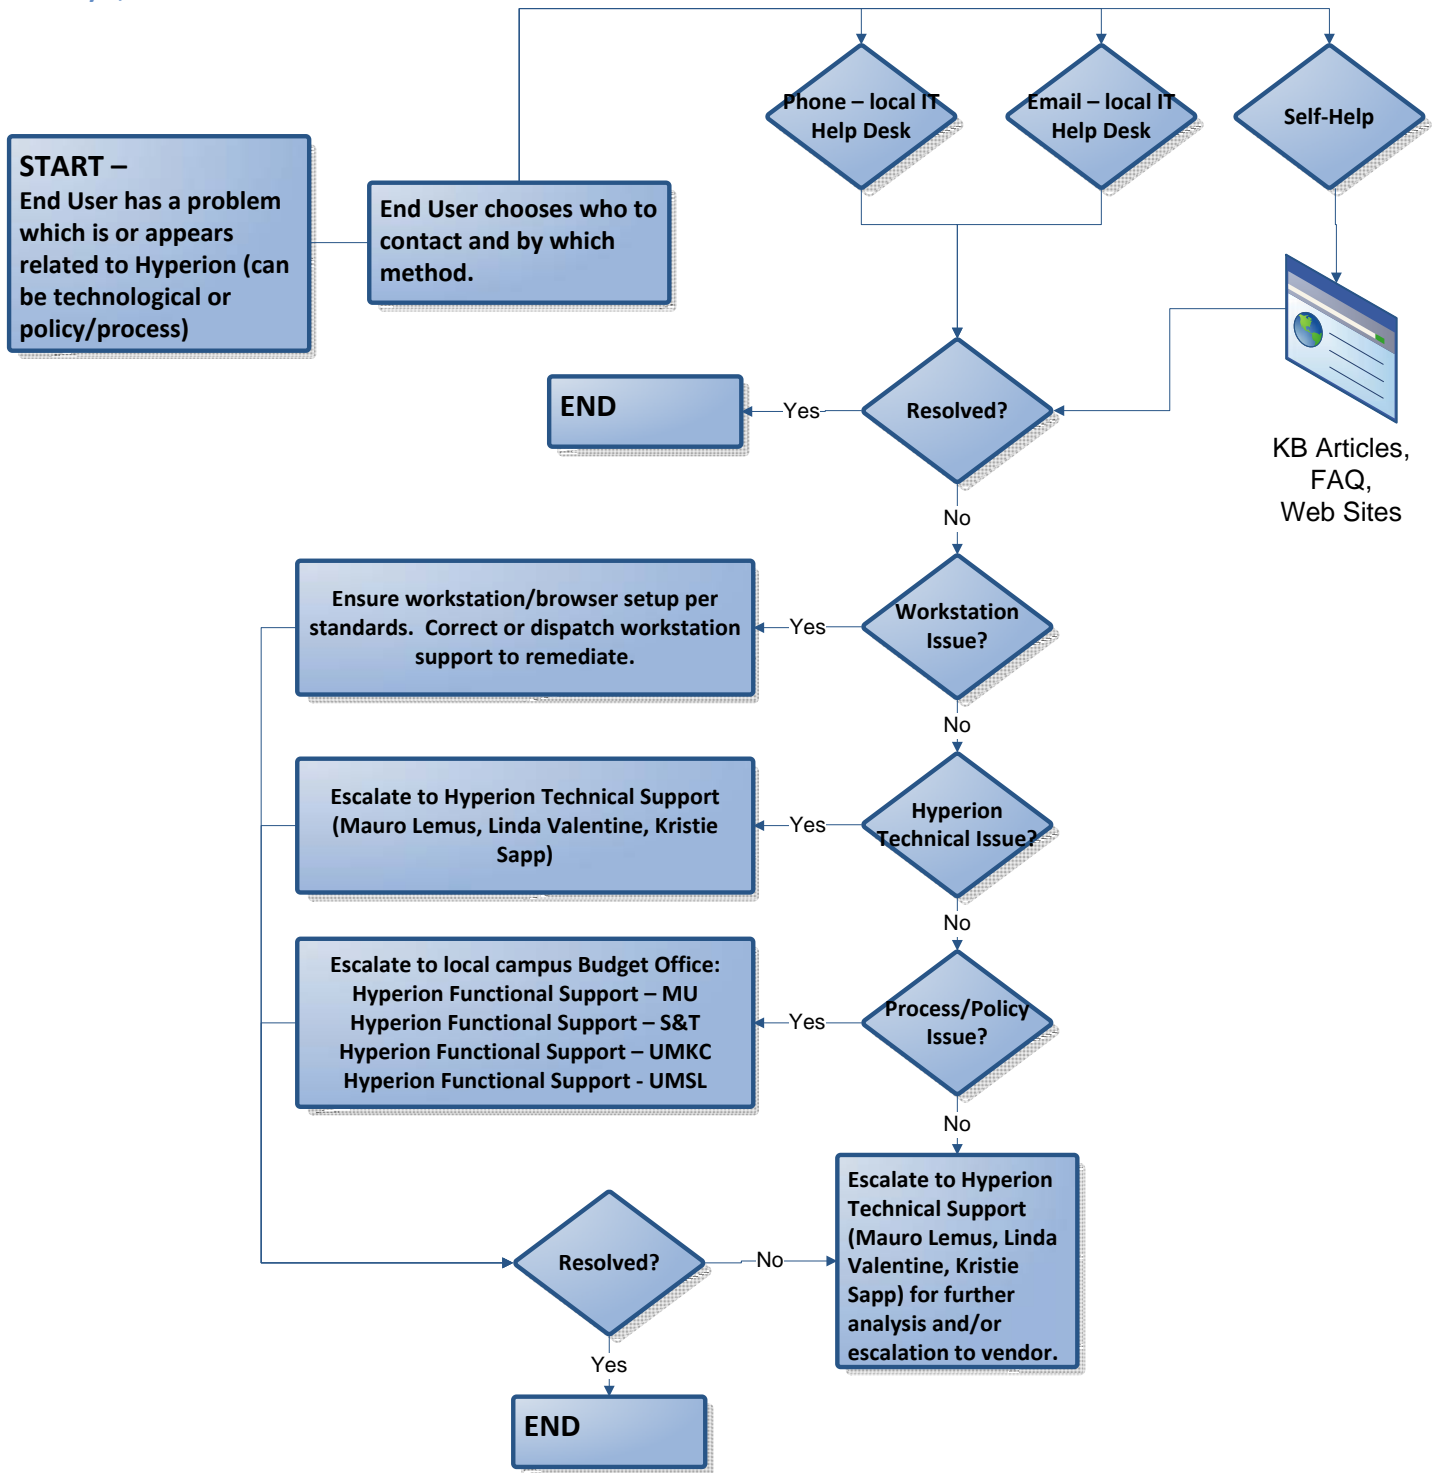

# Hyperion Support Flowchart

Updated July 2, 2012

Team	Remedy Group Name	Phone Number	Email
DoIT Help Desk	IT Help Desk	(573) 882-5000	<a href="mailto:helpdesk@missouri.edu">helpdesk@missouri.edu</a>
MS&T Help Desk	Help Desk (Rolla)	(573) 341-4357	<a href="http://help.mst.edu/">http://help.mst.edu/</a>
UMKC Help Desk	UMKC Help Desk (Hyperion Only)	(816) 235-2000	<a href="mailto:callcenter@umkc.edu">callcenter@umkc.edu</a>
UMSL Help Desk	UMSL Help Desk (Hyperion Only)	(314) 516-6034	<a href="mailto:helpdesk@umsl.edu">helpdesk@umsl.edu</a>
Hyperion Technical Team	Hyperion Technical Support		
MU Functional Support	Hyperion Functional Support - MU		
MS&T Functional Support	Hyperion Functional Support - S&T		
UMKC Functional Support	Hyperion Functional Support - UMKC		
UMSL Functional Support	Hyperion Functional Support - UMSL		