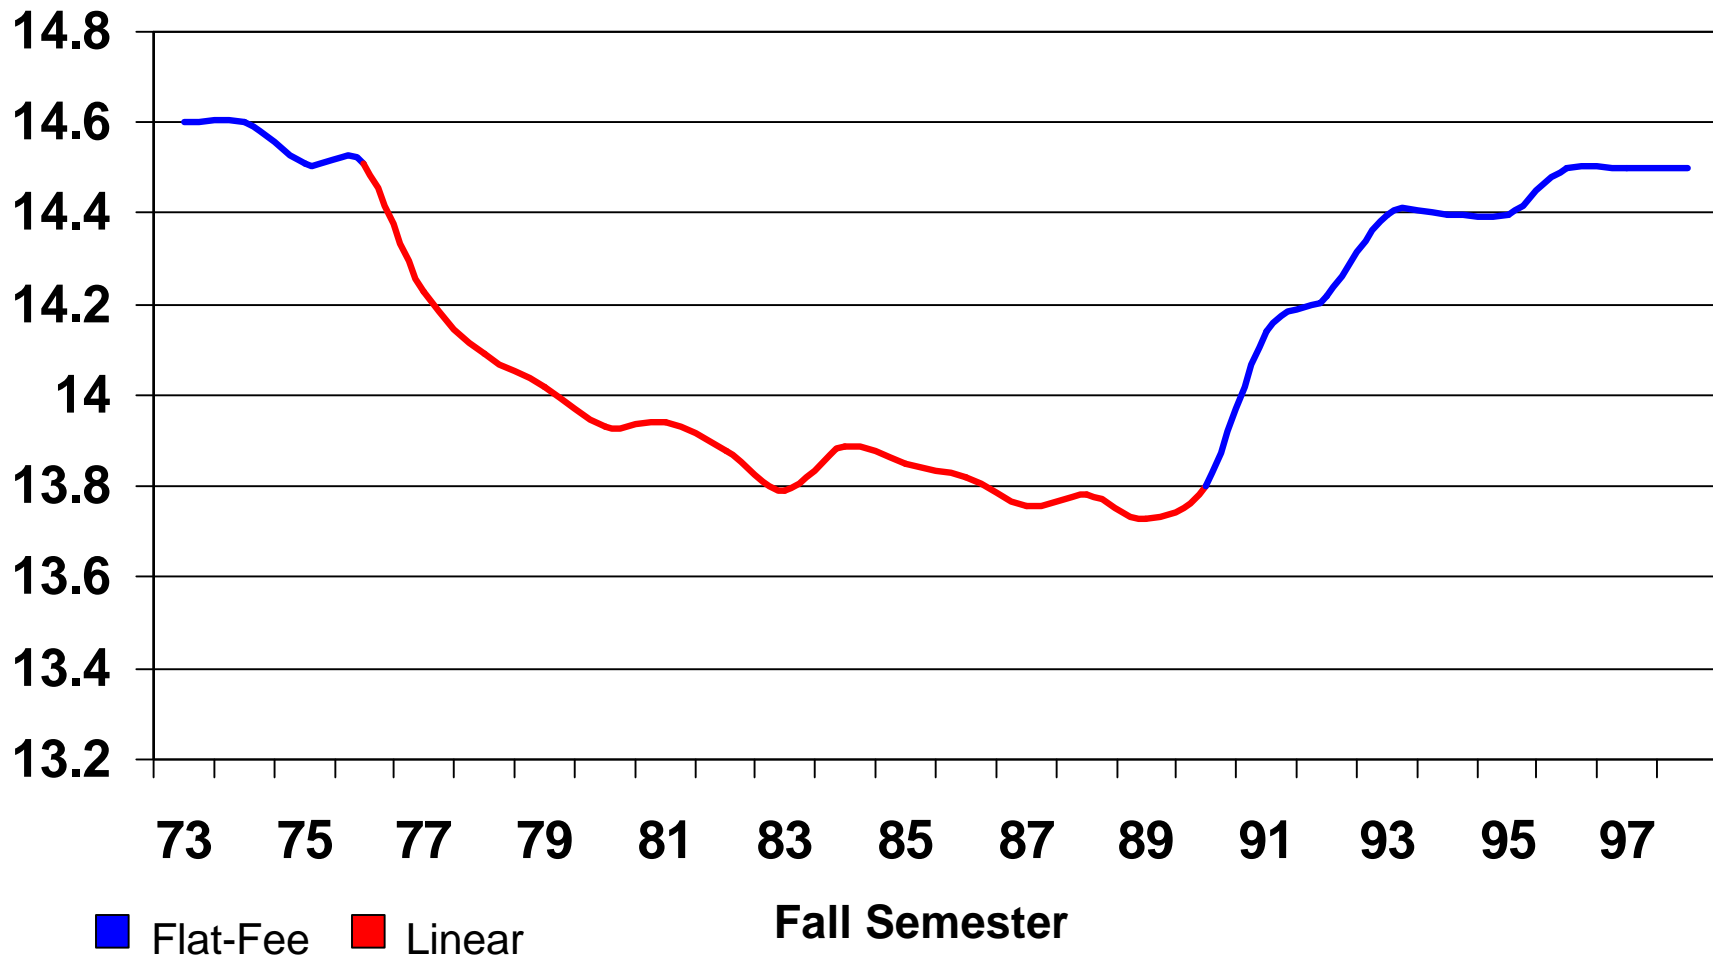

**Figure 4. Mean Credit Hour Load of Undergraduates at Indiana University-Bloomington**

**Figure 4.5 Percentage of Undergraduates Enrolled  
in 15 or 16 Credit Hours at  
Indiana University-Bloomington**

**Figure 4.1 Percentage of Undergraduates Enrolled in 15 or 16 Credit Hours**

### Figure 4.1 Percentage of Undergraduates Enrolled in 15 or 16 Credit Hours

■ Flat-Fee ■ Linear

\*1992 data missing for UMKC

**Figure 4.3 Percentage of Six-Year Graduates Who Complete in Four Years**