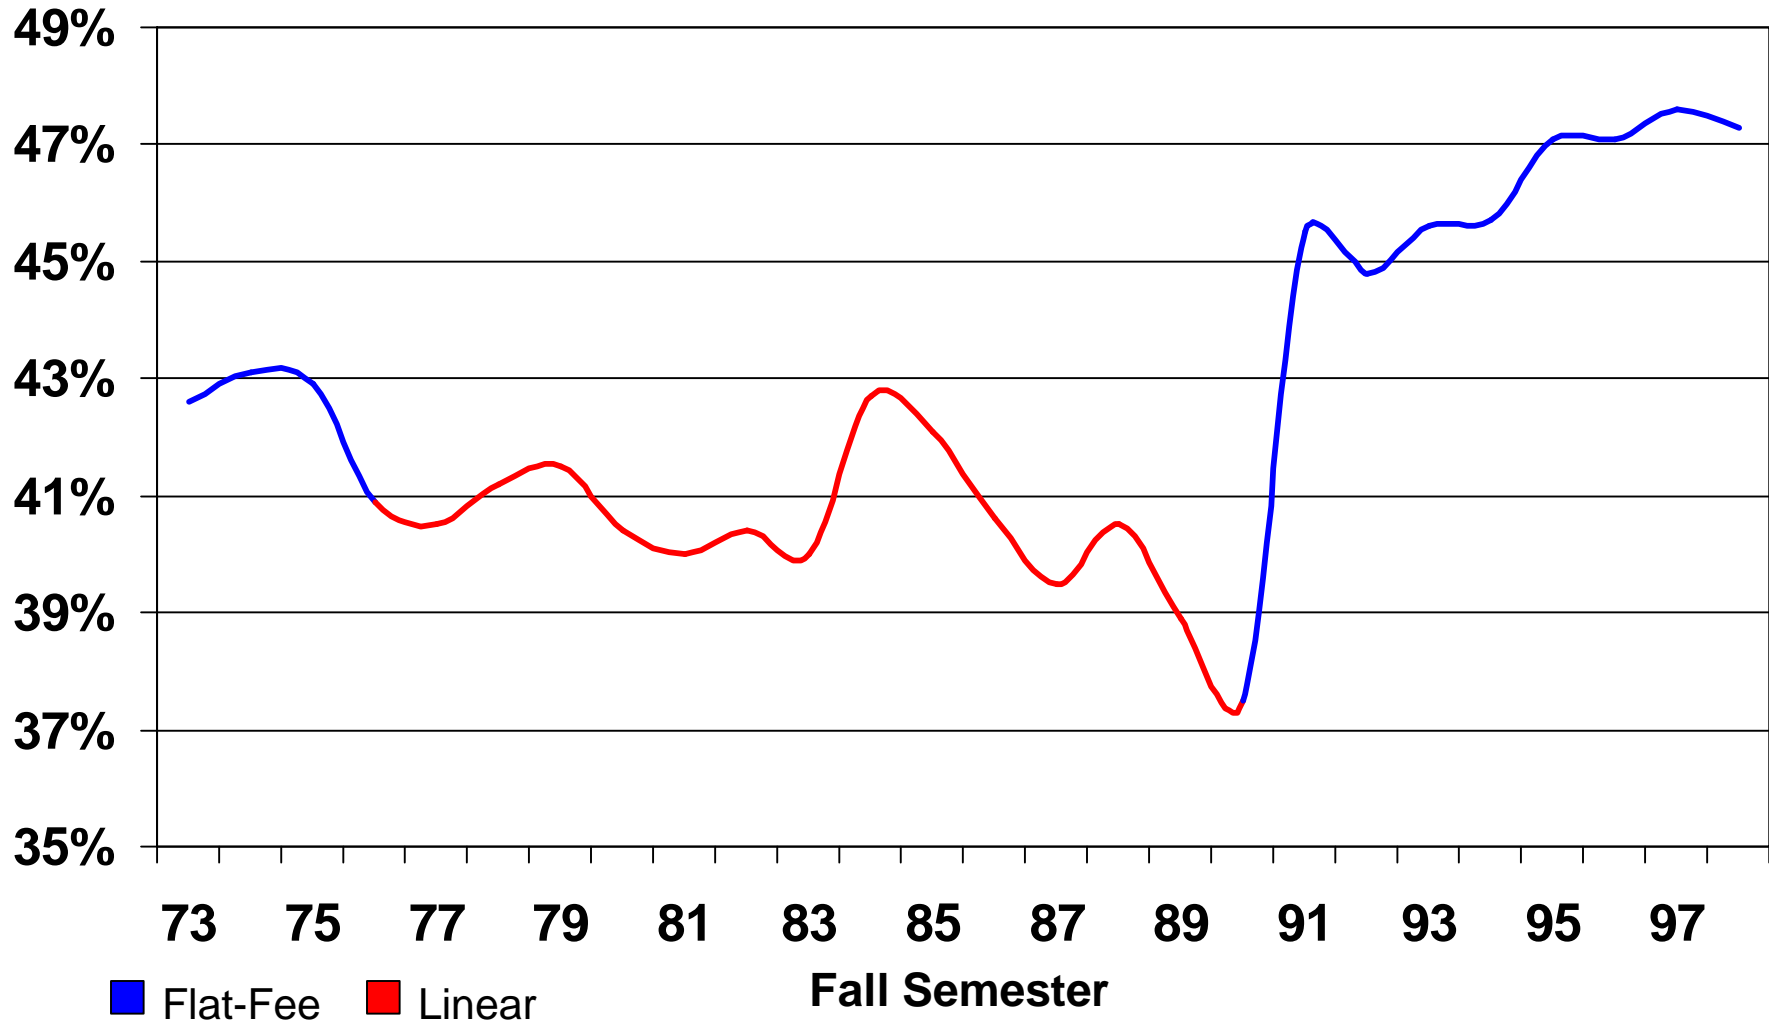

**Figure 4. Mean Credit Hour Load of Undergraduates at Indiana University-Bloomington**

**Figure 4.5 Percentage of Undergraduates Enrolled  
in 15 or 16 Credit Hours at  
Indiana University-Bloomington**

**Figure 4.1 Percentage of Undergraduates Enrolled in 15 or 16 Credit Hours**

### Figure 4.1 Percentage of Undergraduates Enrolled in 15 or 16 Credit Hours

■ Flat-Fee ■ Linear

\*1992 data missing for UMKC

**Figure 4.3 Percentage of Six-Year Graduates Who Complete in Four Years**