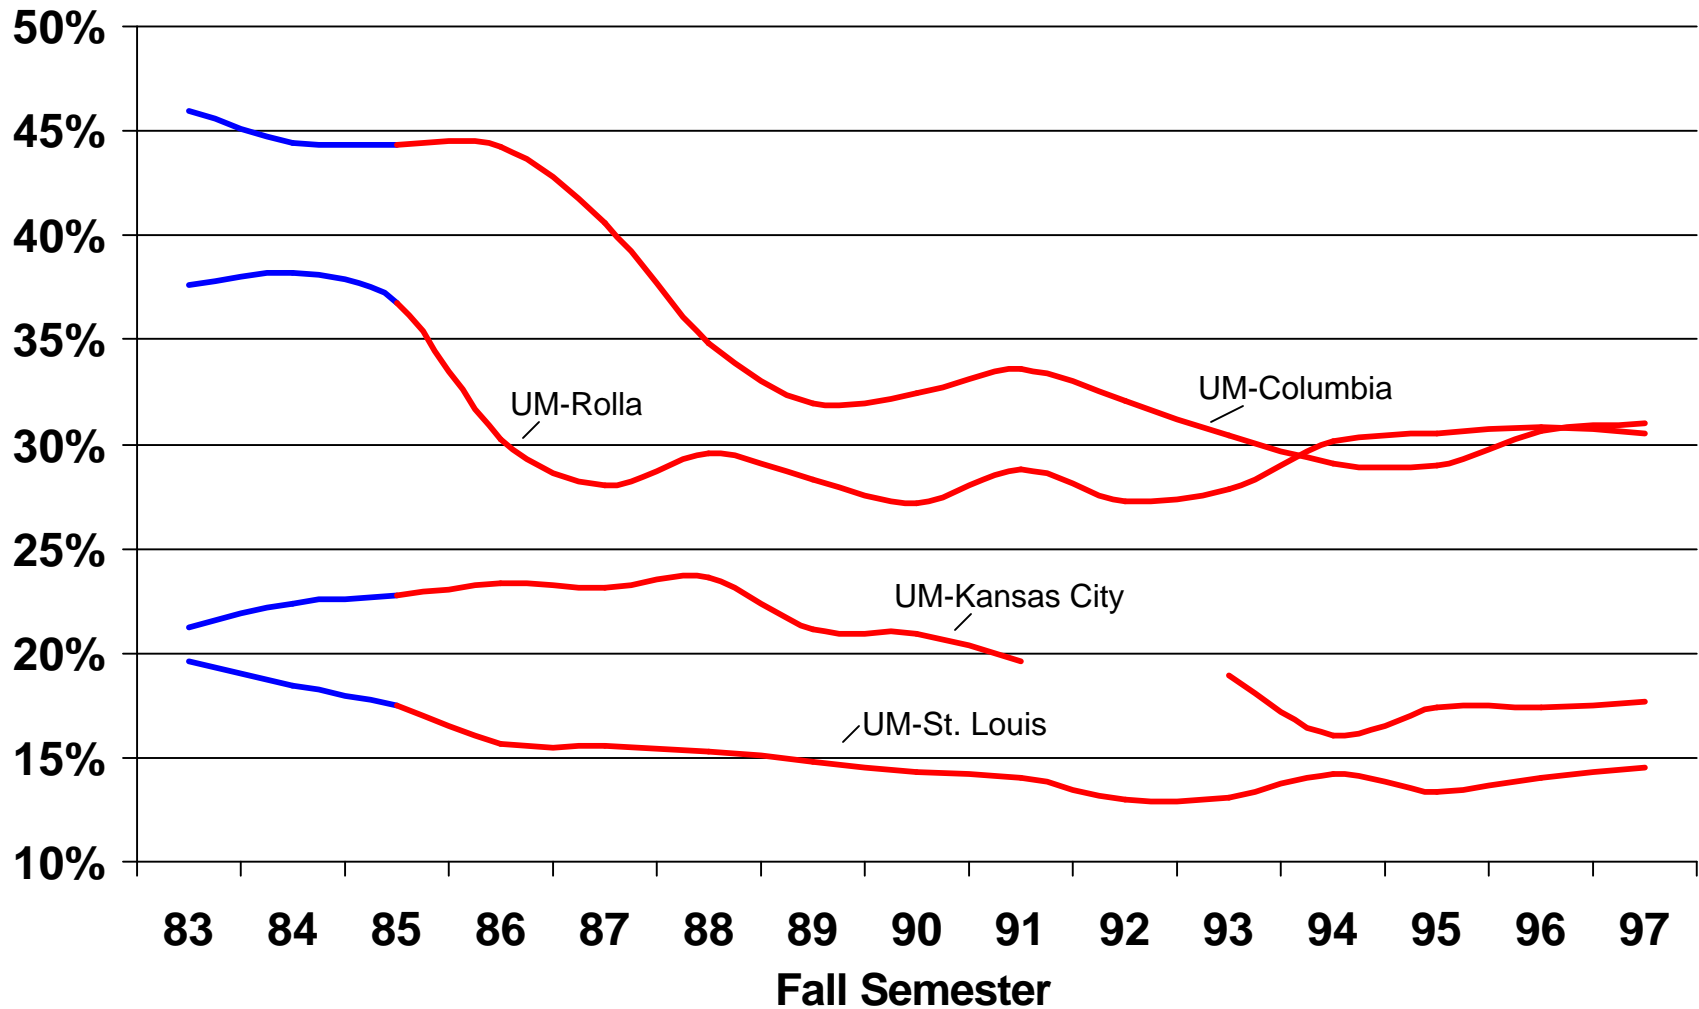

**Figure 4. Mean Credit Hour Load of Undergraduates at Indiana University-Bloomington**

**Figure 4.5 Percentage of Undergraduates Enrolled  
in 15 or 16 Credit Hours at  
Indiana University-Bloomington**

**Figure 4.1 Percentage of Undergraduates Enrolled in 15 or 16 Credit Hours**

### Figure 4.1 Percentage of Undergraduates Enrolled in 15 or 16 Credit Hours

■ Flat-Fee ■ Linear

\*1992 data missing for UMKC

**Figure 4.3 Percentage of Six-Year Graduates Who Complete in Four Years**