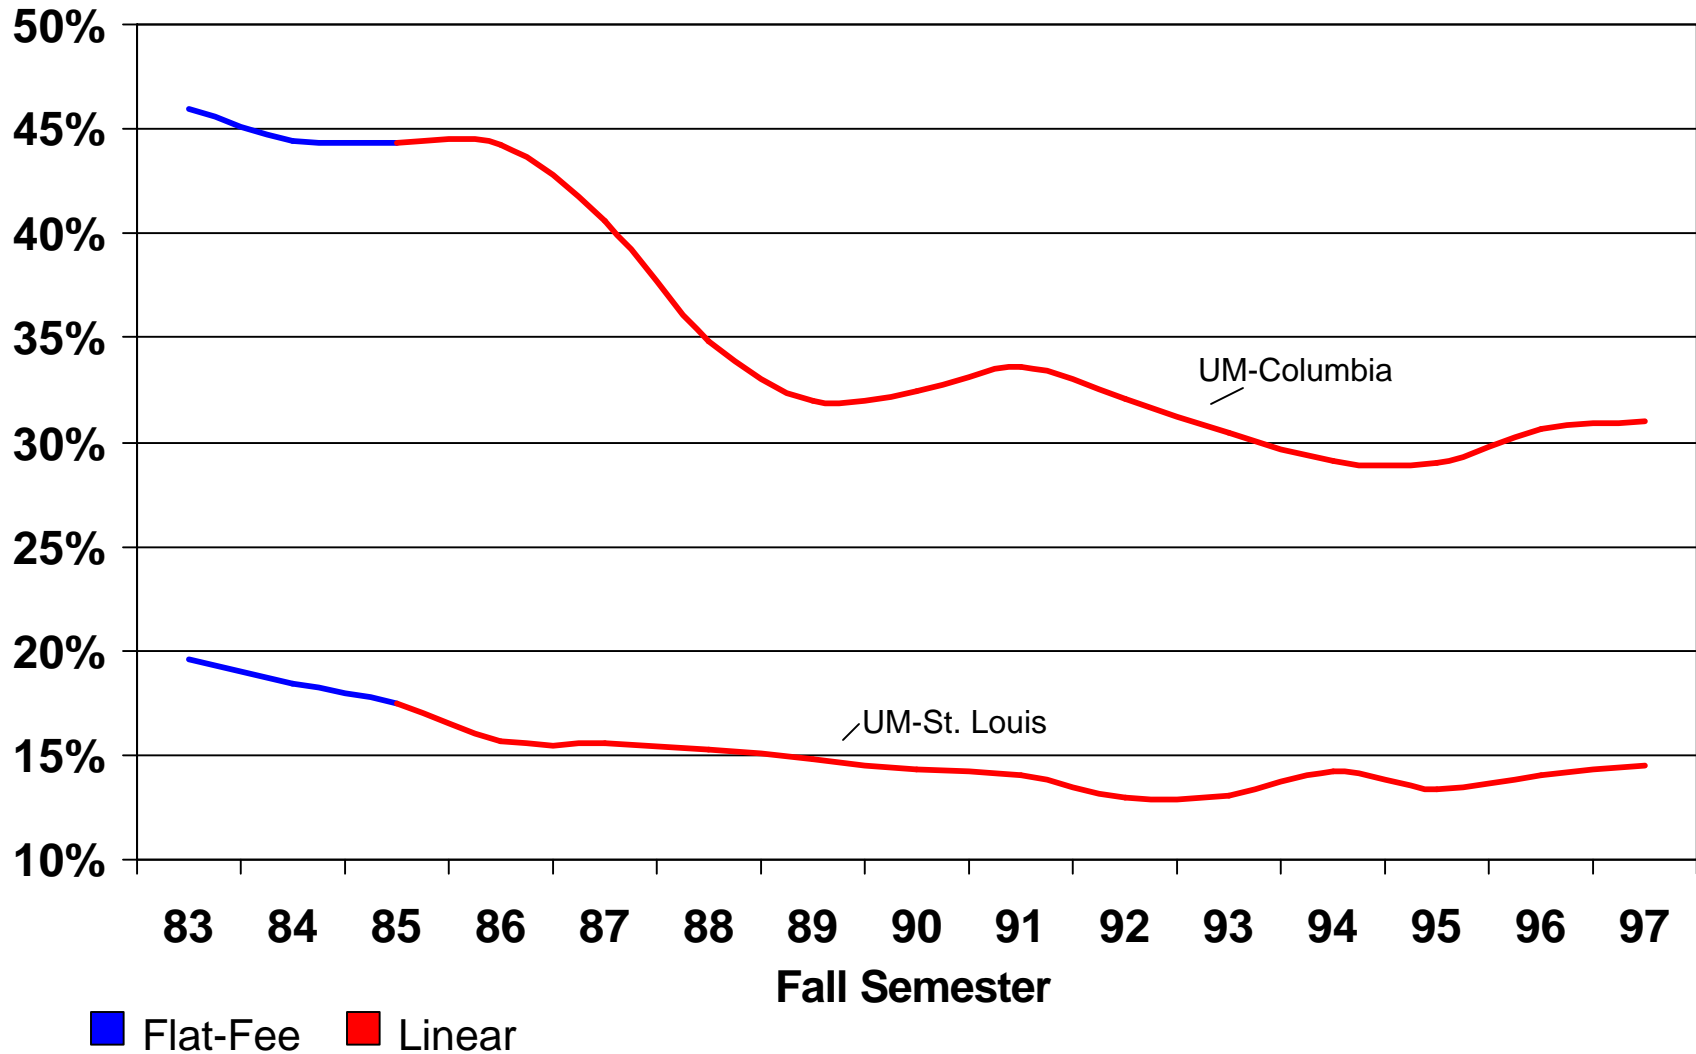

**Figure 4. Mean Credit Hour Load of Undergraduates at Indiana University-Bloomington**

**Figure 4.5 Percentage of Undergraduates Enrolled  
in 15 or 16 Credit Hours at  
Indiana University-Bloomington**

**Figure 4.1 Percentage of Undergraduates Enrolled in 15 or 16 Credit Hours**

### Figure 4.1 Percentage of Undergraduates Enrolled in 15 or 16 Credit Hours

■ Flat-Fee ■ Linear

\*1992 data missing for UMKC

**Figure 4.3 Percentage of Six-Year Graduates Who Complete in Four Years**