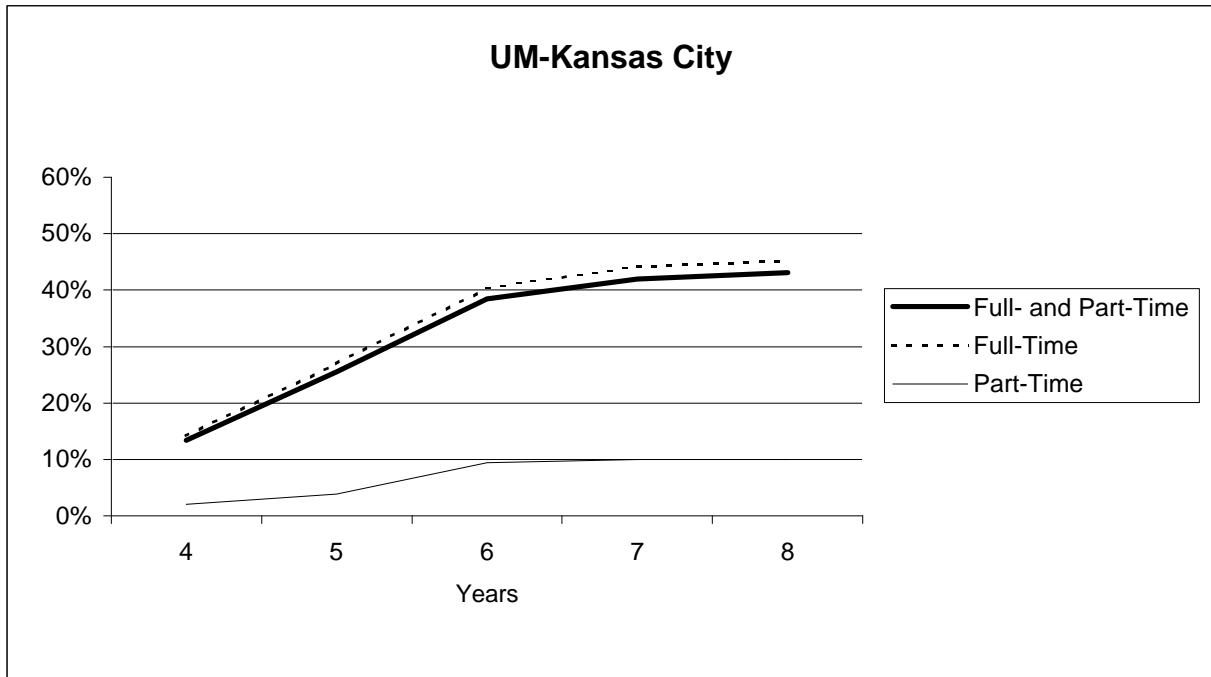

Cumulative Graduation Rates Over Period from 4 to 8 Years for Full- and Part-time Freshmen Attending the University of Missouri-Kansas City (Freshman Cohorts of 1985 Through 1989)

Campus	Fall	Number of Freshmen	Cumulative Percentage Graduating Within				
			4-Years	5-Years	6-Years	7-Years	8-Years
Full- and Part-Time Students							
UM-Kansas City	1989	660	10%	23%	40%	44%	45%
	1988	681	11%	25%	38%	42%	43%
	1987	670	15%	27%	42%	45%	46%
	1986	716	13%	23%	33%	37%	38%
	1985	642	18%	29%	39%	43%	43%
	Average			13%	25%	38%	42%
Full-Time Students							
	1989	626	11%	24%	42%	46%	47%
	1988	634	11%	26%	40%	44%	45%
	1987	627	16%	29%	44%	47%	48%
	1986	664	14%	25%	35%	40%	41%
	1985	608	19%	30%	41%	44%	45%
	Average		14%	27%	40%	44%	45%
Part-Time Students							
	1989	34	0%	9%	15%	15%	15%
	1988	47	2%	2%	11%	11%	11%
	1987	43	2%	2%	7%	7%	7%
	1986	52	0%	0%	6%	6%	6%
	1985	34	6%	6%	9%	12%	12%
	Average		2%	4%	10%	10%	10%