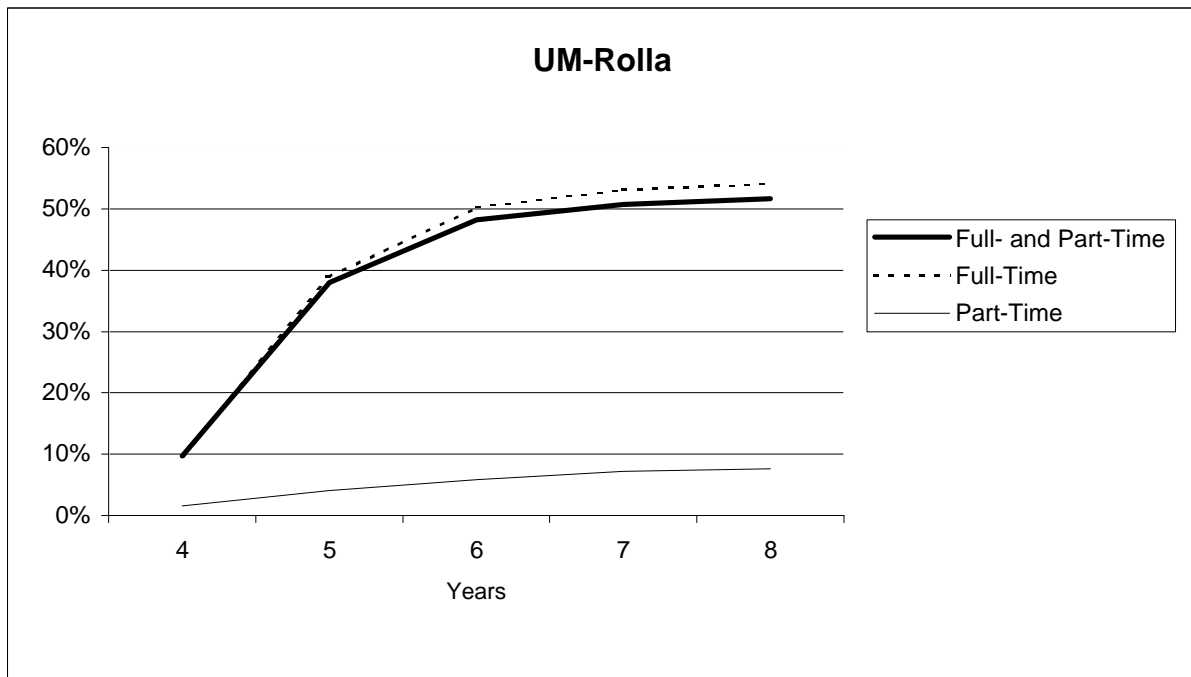

# Cumulative Graduation Rates Over Period from 4 to 8 Years for Full- and Part-time Freshmen Attending the University of Missouri-Rolla (Freshman Cohorts of 1985 Through 1989)

Campus	Fall	Number of Freshmen	Cumulative Percentage Graduating Within				
			4-Years	5-Years	6-Years	7-Years	8-Years
<b>Full- and Part-Time Students</b>							
UM-Rolla	1989	832	9%	39%	51%	53%	54%
	1988	849	9%	37%	50%	53%	53%
	1987	819	10%	36%	46%	49%	50%
	1986	858	9%	36%	45%	48%	49%
	1985	887	12%	41%	49%	51%	52%
	Average			10%	38%	48%	51%
<b>Full-Time Students</b>							
	1989	807	9%	40%	52%	55%	56%
	1988	829	9%	38%	51%	54%	55%
	1987	800	10%	37%	47%	50%	51%
	1986	754	11%	41%	51%	54%	55%
	1985 *						
	Average		10%	39%	50%	53%	54%
<b>Part-Time Students</b>							
	1989	25	0%	4%	4%	4%	4%
	1988	20	0%	5%	5%	5%	5%
	1987	19	5%	5%	11%	16%	16%
	1986	104	1%	2%	4%	4%	6%
	1985 *						
	Average		2%	4%	6%	7%	8%