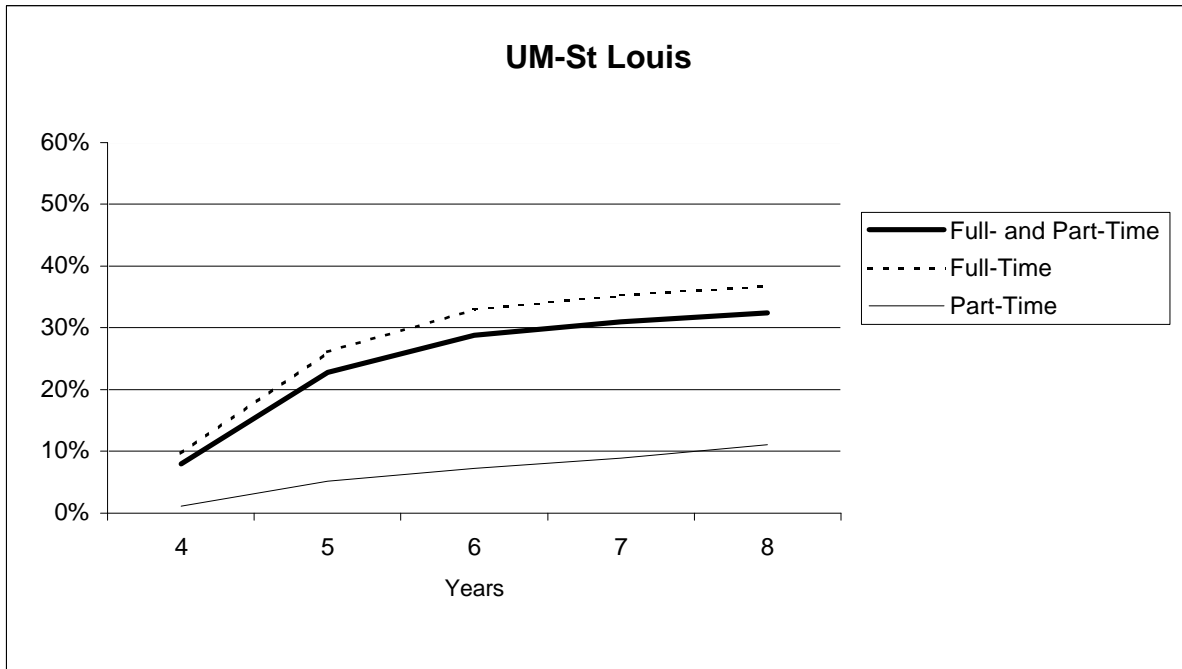

Cumulative Graduation Rates Over Period from 4 to 8 Years for Full- and Part-time Freshmen Attending the University of Missouri-St. Louis
(Freshman Cohorts of 1985 Through 1989)

Campus	Fall	Number of Freshmen	Cumulative Percentage Graduating Within				
			4-Years	5-Years	6-Years	7-Years	8-Years
Full- and Part-Time Students							
UM-St Louis	1989	883	8%	23%	29%	32%	33%
	1988	943	9%	26%	33%	35%	36%
	1987	984	8%	21%	27%	28%	30%
	1986	978	8%	21%	27%	30%	32%
	1985	978	7%	23%	28%	30%	31%
	Average			8%	23%	29%	31%
Full-Time Students							
	1989	778	9%	26%	33%	35%	37%
	1988	817	10%	29%	36%	38%	40%
	1987	796	9%	24%	30%	33%	34%
	1986	791	10%	26%	32%	35%	36%
	1985 *						
	Average		10%	26%	33%	35%	37%
Part-Time Students							
	1989	105	1%	4%	5%	6%	7%
	1988	126	2%	6%	8%	10%	14%
	1987	188	1%	6%	10%	11%	12%
	1986	187	1%	4%	6%	9%	12%
	1985 *						
	Average		1%	5%	7%	9%	11%