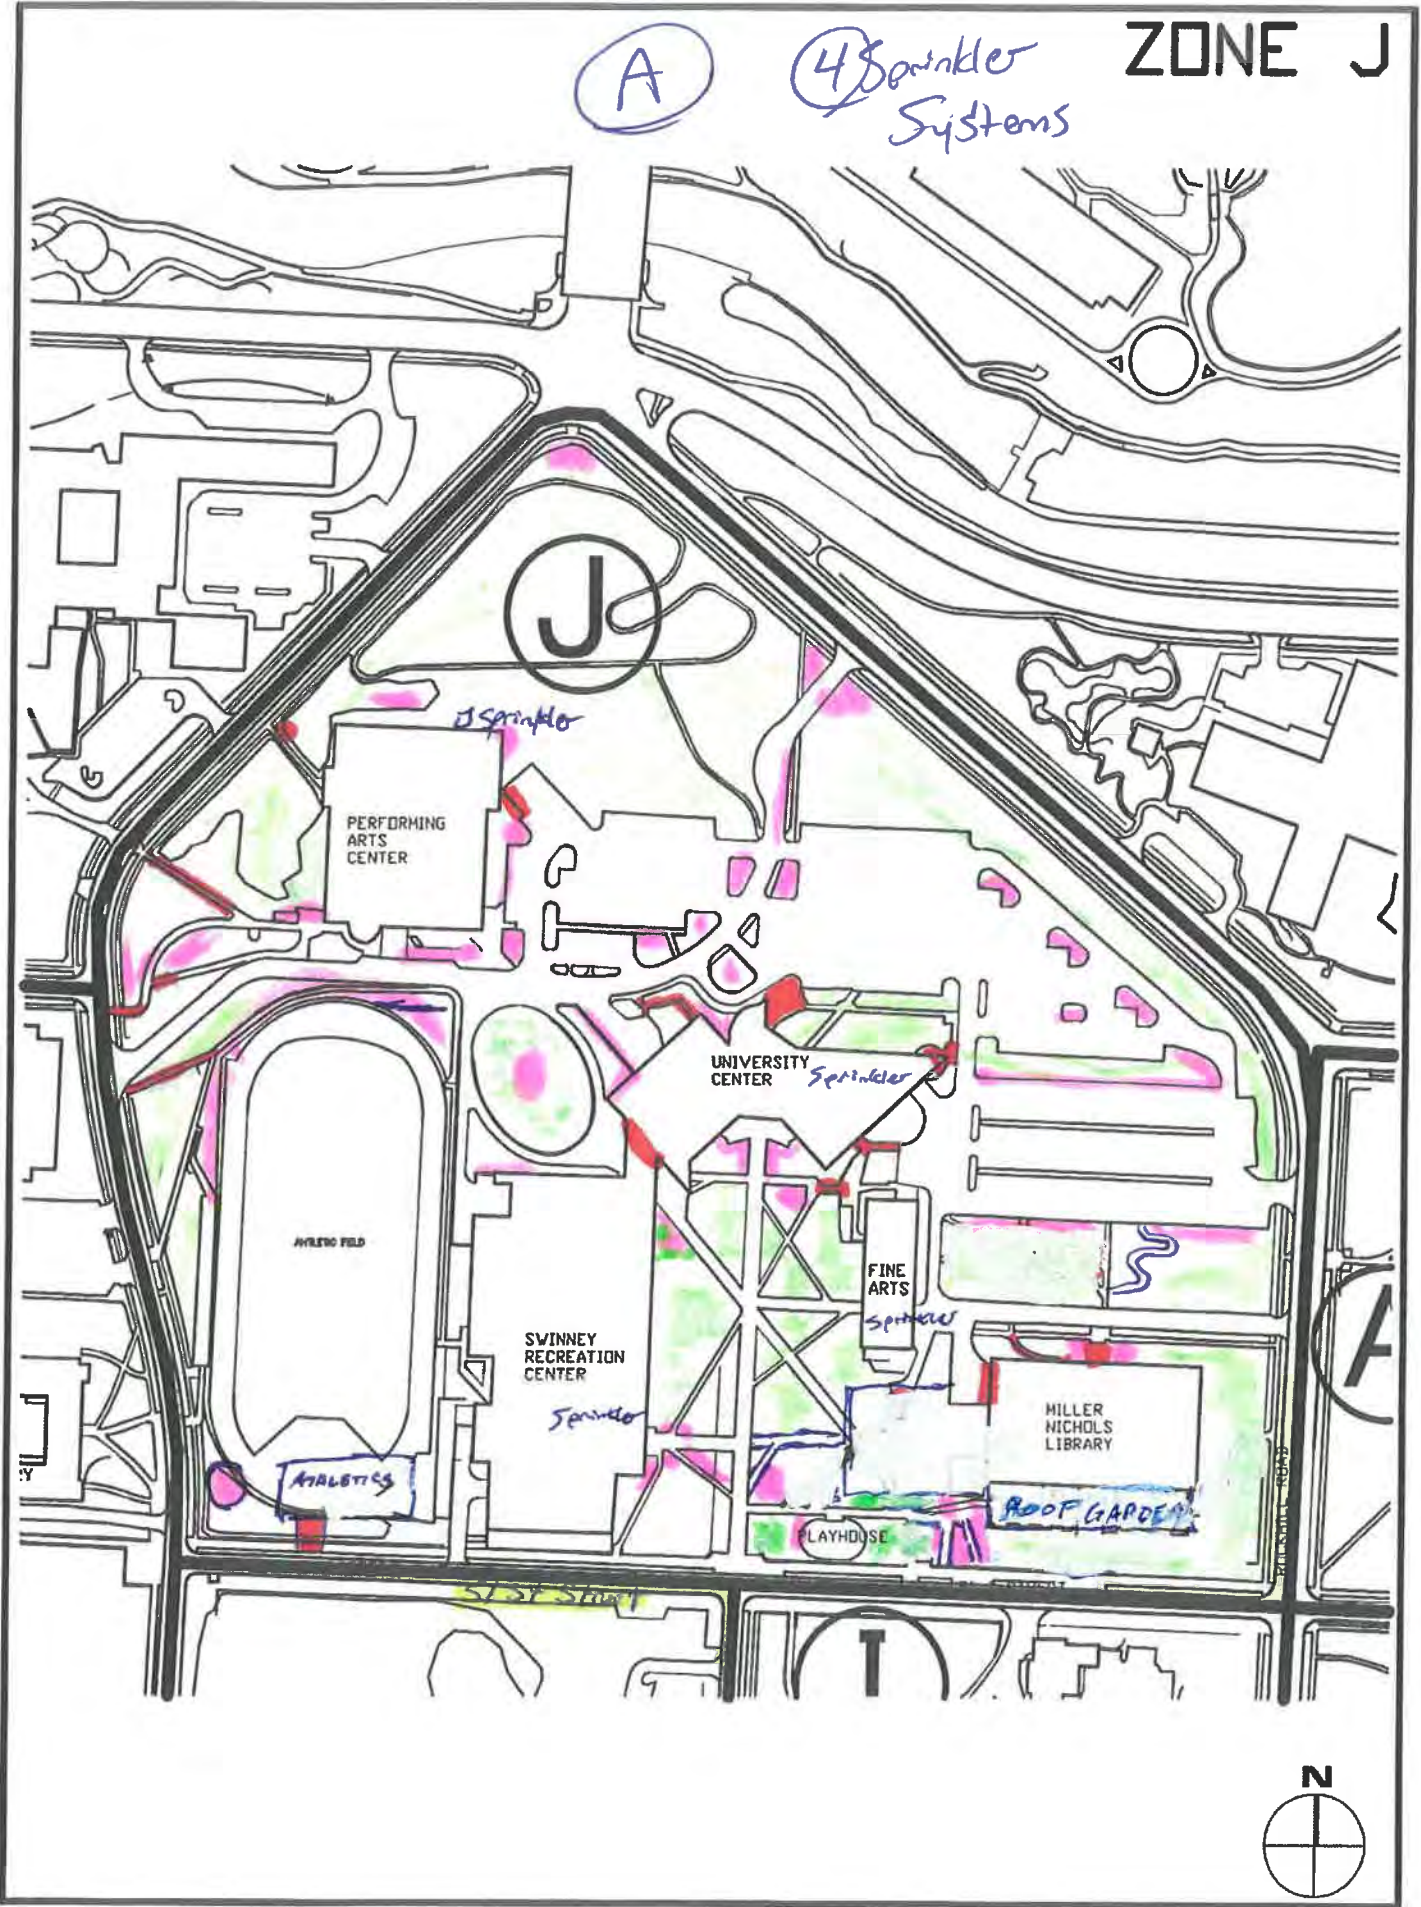

4 Sprinkler Systems

ZONE J

J

1 Sprinkler

PERFORMING ARTS CENTER

UNIVERSITY CENTER

Sprinkler

AVLENO FIELD

5 Sprinkler

SEPARATE SYSTEM  
OAK PLACE  
South Field

A

NA  
Sprinkler Systems

ZONE K

Hammock  
Poles

# ZONE K NORTH

(A) (2) Sprinkler Systems

new UMKC  
parking

Trolley  
CAR  
Exit  
Staging

Sprinkler  
System

JOHNSON HALL

Tennis Field  
2024

OAK PLACE  
APARTMENTS  
Sprinkler system